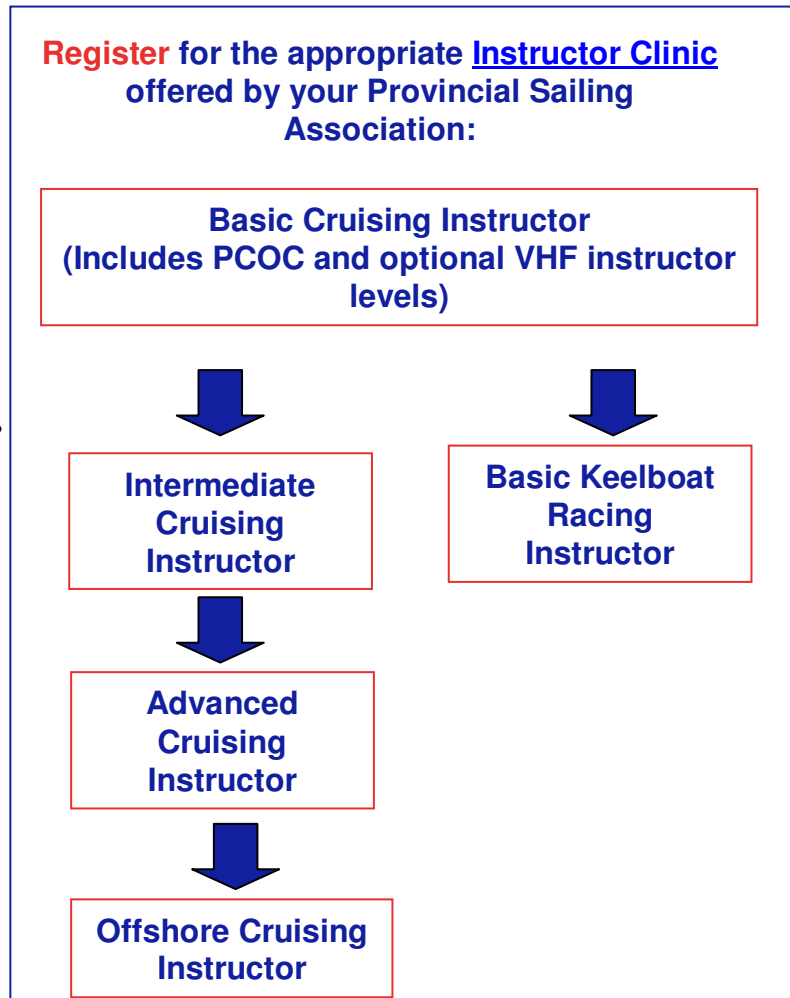

How do I become a CYA Cruising Instructor?

START by completing the required **Prerequisites**

- CYA Sailing Certificate (Minimum of CYA Basic Cruising)
- Pleasure Craft Operators Card
- First Aid and CPR Certificates
- VHF ROCM with DSC

See Prerequisite chart below for further details.

If you successfully **complete** your Instructor Course and Register with the CYA you will be a **Certified Cruising Instructor** who is able to coach & certify sailors at the appropriate level.

Terminology

INSTRUCTOR CLINIC - A course at which instructors are trained and assessed within the desired context. Organized by Provincial Sailing Associations, includes both land and on-water sessions.

OFFSHORE CRUISE INSTRUCTOR - Can instruct and certify Introduction, Basic, Intermediate, Advanced and Offshore Cruise levels.

BASIC RACE INSTRUCTOR - Can instruct and certify at the Basic Race level as well as other cruising levels for which they are certified. Application for Basic Race Instructor is available in the LTC/P Policy Manual.